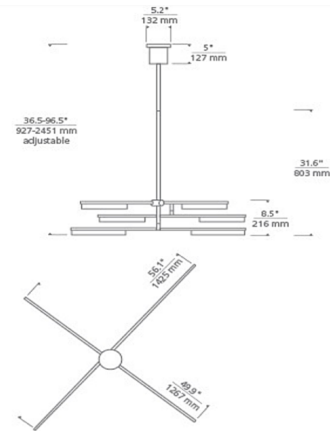

Shown in polished nickel