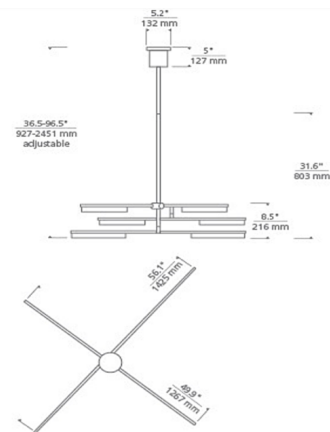

Specifications

COLOR	N/A
BODY FINISH	Polished Nickel
WATTAGE	45.6W
DIMMER	Low Voltage Electronic
DIMENSIONS	56.1"W x 8.5"H x 49.9"D
INTEGRATED LED MODULE	6 x LED/7.6W/120V LED
COUNTRY OF ORIGIN	China

Technical Information

PRODUCT DIMENSIONS	Downrods: (4) 12" and (2) 6" Rigid Stems Included
LAMP LIFE	50000 hours
COLOR RENDERING	90 CRI
LAMP COLOR	3000K
LUMENS/WATT	459.21
LUMINOUS FLUX	3490 lumens

Shown in polished nickel

CLICK TO VIEW PRODUCT