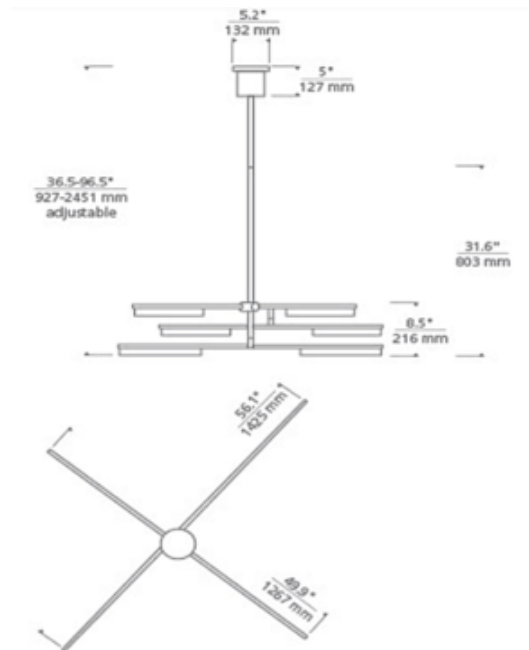

DESIGNER Sean Lavin
BRAND Visual Comfort Modern

DESCRIPTION

The Klee Chandelier features six asymmetric arms with thin acrylic panels of LED light. Linear arms can pivot in any direction. The Natural Brass finish is a living finish and will patina over time.

Shown in: Polished Nickel

SHADE COLOR	N/A
BODY FINISH	Polished Nickel
WATTAGE	45.6W
DIMMER	Low Voltage Electronic
DIMENSIONS	56.1"W x 8.5"H x 49.9"D
INTEGRATED LED MODULE	
LAMP	6 x LED/7.6W/120V LED

Technical Information

LUMINOUS FLUX	3490 lumens
LUMENS/WATT	459.21
LAMP COLOR	3000K
COLOR RENDERING	90 CRI
LAMP LIFE	50000 hours

SPEC # TLG924655

COMPANY	PROJECT	FIXTURE TYPE	APPROVED BY	DATE