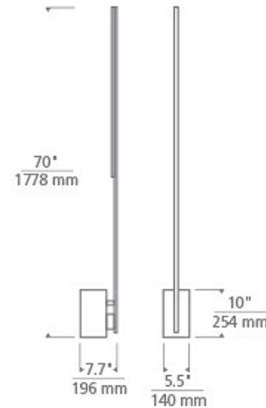

Lightology

lightology.com
866-954-4489
04-24-26

Project: _____

Company: _____

Location: _____ Fixture Type: _____

SPEC #: **TLG924656**

Approved On: _____ Approved By: _____

Klee Floor Lamp

By Visual Comfort Modern

Description

The Klee Floor Lamp features a minimalist design with geometric lines inspired by the Bauhaus movement. The Natural Brass finish is a living finish and will patina over time. Integrated three-step touch dimmer.

Specifications

COLOR	N/A
BODY FINISH	Black
WATTAGE	22.2W
DIMMER	Included
DIMENSIONS	5.5"W x 70"H x 7.7"D
INTEGRATED LED MODULE	1 x LED/22.2W/120-230V LED
COUNTRY OF ORIGIN	China

Technical Information

PRODUCT DIMENSIONS	Cord Length: 72" Black Cloth
LAMP LIFE	50000 hours
COLOR RENDERING	90 CRI
LAMP COLOR	2700K
LUMENS/WATT	82.03
LUMINOUS FLUX	1821 lumens

Shown in black

CLICK TO VIEW PRODUCT

Notes: