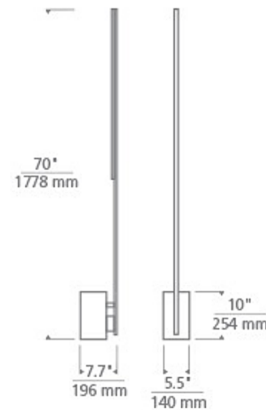

Lightology

lightology.com
866-954-4489
07-07-26

Project: _____

Company: _____

Location: _____ Fixture Type: _____

SPEC #: **TLG924656**

Approved On: _____ Approved By: _____

Klee Floor Lamp

By Visual Comfort Modern

Description

The Klee Floor Lamp features a minimalist design with geometric lines inspired by the Bauhaus movement. The Natural Brass finish is a living finish and will patina over time. Integrated three-step touch dimmer.

Specifications

COLOR	N/A
BODY FINISH	Black
WATTAGE	22.2W
DIMMER	Included
DIMENSIONS	5.5"W x 70"H x 7.7"D
INTEGRATED LED MODULE	1 x LED/22.2W/120-230V LED
COUNTRY OF ORIGIN	China

Technical Information

PRODUCT DIMENSIONS	Cord Length: 72" Black Cloth
LAMP LIFE	50000 hours
COLOR RENDERING	90 CRI
LAMP COLOR	2700K
LUMENS/WATT	82.03
LUMINOUS FLUX	1821 lumens

Shown in black

CLICK TO VIEW PRODUCT

Notes: