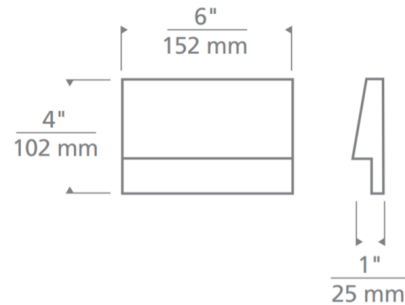

CLICK TO VIEW PRODUCT

Notes: