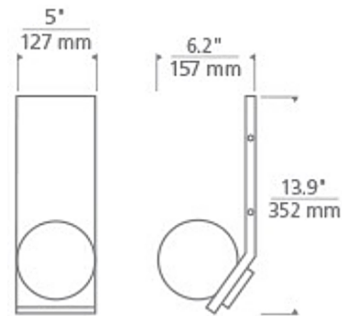

By Visual Comfort Modern

Description

The Mina Wall Sconce features a pure optic crystal sphere resting on an angled in Nightshade Black, Polished Nickel, or Natural Brass (will patina over time) finish. Can be mounted up or down. ETL listed. Title 24 compliant. Suitable for damp locations.

Shown in natural brass / clear

Specifications

COLOR	Clear
BODY FINISH	Natural Brass
WATTAGE	12W
DIMMER	Low Voltage Electronic
DIMENSIONS	5"W x 13.9"H x 6.2"D
INTEGRATED LED MODULE	1 x LED/12W/120V LED
COUNTRY OF ORIGIN	China