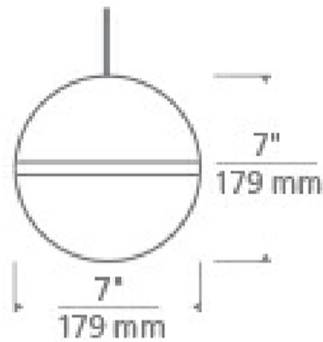

### Specifications

COLOR	White Acrylic
BODY FINISH	Natural Brass
WATTAGE	5.1W
DIMMER	Dimmable
DIMENSIONS	7"W x 7"H
INTEGRATED LED MODULE	1 x LED/5.1W/12V LED
COUNTRY OF ORIGIN	China

### Technical Information

PRODUCT DIMENSIONS	Cord Length: 72"
LAMP LIFE	25000 hours
COLOR RENDERING	90 CRI
LAMP COLOR	3000K
LUMENS/WATT	84.31
LUMINOUS FLUX	430 lumens

Shown in natural brass / white acrylic