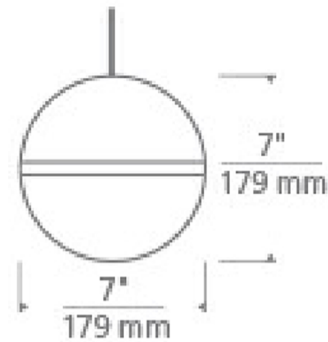

CLICK TO VIEW PRODUCT

Notes: