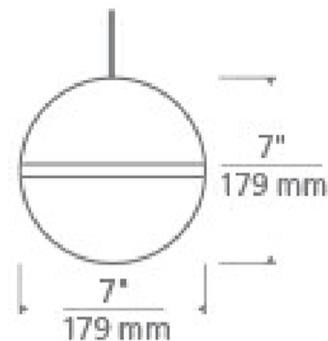

CLICK TO VIEW PRODUCT

Notes: