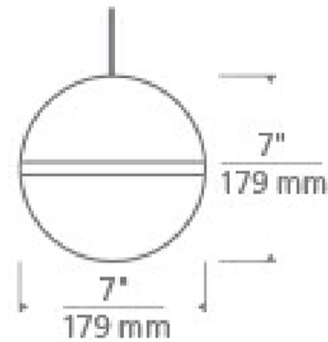

### Specifications

COLOR	White Acrylic
BODY FINISH	Satin Nickel
WATTAGE	5.1W
DIMMER	Dimmable
DIMENSIONS	7"W x 7"H
INTEGRATED LED MODULE	1 x LED/5.1W/12V LED
COUNTRY OF ORIGIN	China

### Technical Information

PRODUCT DIMENSIONS	Cord Length: 72"
LAMP LIFE	25000 hours
COLOR RENDERING	90 CRI
LAMP COLOR	3000K
LUMENS/WATT	84.31
LUMINOUS FLUX	430 lumens

Shown in satin nickel / white acrylic