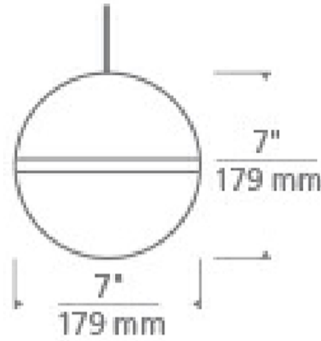

### Specifications

COLOR	White Acrylic
BODY FINISH	Satin Nickel
WATTAGE	5.1W
DIMMER	Dimmable
DIMENSIONS	7"W x 7"H
INTEGRATED LED MODULE	1 x LED/5.1W/12V LED
COUNTRY OF ORIGIN	China

### Technical Information

PRODUCT DIMENSIONS	Cord Length: 72"
LAMP LIFE	25000 hours
COLOR RENDERING	90 CRI
LAMP COLOR	3000K
LUMENS/WATT	84.31
LUMINOUS FLUX	430 lumens

Shown in satin nickel / white acrylic