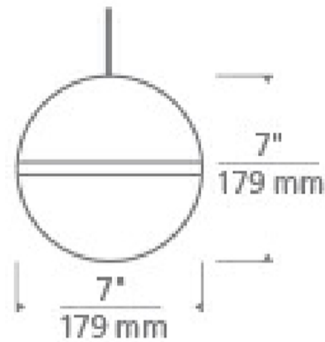

Specifications

COLOR	White Acrylic
BODY FINISH	Black
WATTAGE	5.1W
DIMMER	Low Voltage Electronic
DIMENSIONS	7"W x 7"H
INTEGRATED LED MODULE	1 x LED/5.1W/12V LED
COUNTRY OF ORIGIN	China

Technical Information

PRODUCT DIMENSIONS	Cord Length: 72"
LAMP LIFE	25000 hours
COLOR RENDERING	90 CRI
LAMP COLOR	3000K
LUMENS/WATT	84.31
LUMINOUS FLUX	430 lumens

Shown in black / white acrylic

CLICK TO VIEW PRODUCT

Notes: