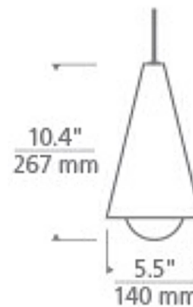

CLICK TO VIEW PRODUCT

Notes: