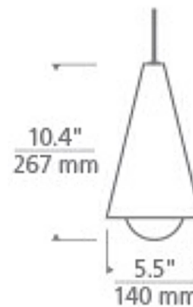

By Visual Comfort Modern

Description

The Joni Mini Monopoint Pendant features an integrated LED lamp suspended within a conical shade. Offered in Satin Nickel, Natural Brass or Nightshade Black finish. Includes 6 watt replaceable 90CRI 3000K LED module. Supplied with six feet of field cuttable suspension cable and a 4 inch round monopoint canopy with transformer included. ETL listed.

Specifications

| | |
|-----------------------|------------------------|
| COLOR | N/A |
| BODY FINISH | Black |
| WATTAGE | 6W |
| DIMMER | Low Voltage Electronic |
| DIMENSIONS | 5.5"W x 10.4"H |
| INTEGRATED LED MODULE | 1 x LED/6W/120V LED |
| COUNTRY OF ORIGIN | China |

Technical Information

| | |
|-----------------|-------------|
| LAMP LIFE | 50000 hours |
| COLOR RENDERING | 90 CRI |
| LAMP COLOR | 3000K |
| LUMENS/WATT | 68.33 |
| LUMINOUS FLUX | 410 lumens |

Shown in black