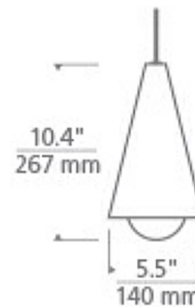

By Visual Comfort Modern

Description

The Joni Mini Monopoint Pendant features an integrated LED lamp suspended within a conical shade. Offered in Satin Nickel, Natural Brass or Nightshade Black finish. Includes 6 watt replaceable 90CRI 3000K LED module. Supplied with six feet of field cuttable suspension cable and a 4 inch round monopoint canopy with transformer included. ETL listed.

Specifications

COLOR	N/A
BODY FINISH	Natural Brass
WATTAGE	6W
DIMMER	Low Voltage Electronic
DIMENSIONS	5.5"W x 10.4"H
INTEGRATED LED MODULE	1 x LED/6W/120V LED
COUNTRY OF ORIGIN	China

Technical Information

LAMP LIFE	50000 hours
COLOR RENDERING	90 CRI
LAMP COLOR	3000K
LUMENS/WATT	68.33
LUMINOUS FLUX	410 lumens

Shown in natural brass

CLICK TO VIEW PRODUCT

Notes: