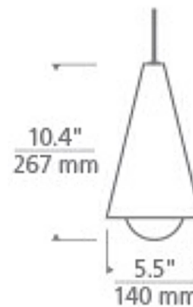

By Visual Comfort Modern

Description

The Joni Mini Monopoint Pendant features an integrated LED lamp suspended within a conical shade. Offered in Satin Nickel, Natural Brass or Nightshade Black finish. Includes 6 watt replaceable 90CRI 3000K LED module. Supplied with six feet of field cuttable suspension cable and a 4 inch round monopoint canopy with transformer included. ETL listed.

Specifications

COLOR	N/A
BODY FINISH	Natural Brass
WATTAGE	6W
DIMMER	Low Voltage Electronic
DIMENSIONS	5.5"W x 10.4"H
INTEGRATED LED MODULE	1 x LED/6W/120V LED
COUNTRY OF ORIGIN	China

Technical Information

LAMP LIFE	50000 hours
COLOR RENDERING	90 CRI
LAMP COLOR	3000K
LUMENS/WATT	68.33
LUMINOUS FLUX	410 lumens

Shown in natural brass

CLICK TO VIEW PRODUCT

Notes: