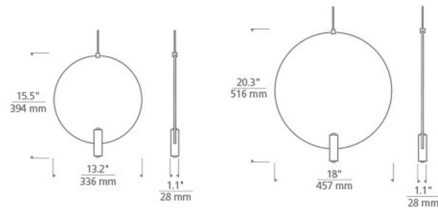

CLICK TO VIEW PRODUCT

Notes: