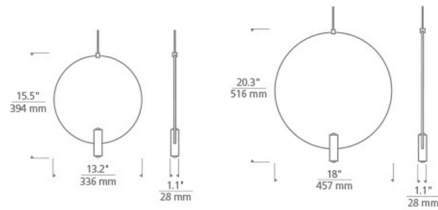

CLICK TO VIEW PRODUCT

Notes: