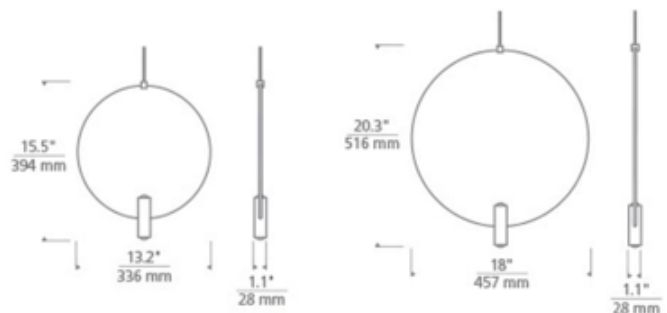

COMPANY	PROJECT	FIXTURE TYPE	APPROVED BY	DATE