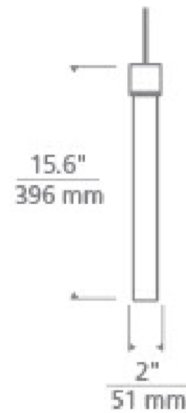

### Specifications

COLOR	Clear / White
BODY FINISH	Natural Brass
WATTAGE	5.8W
DIMMER	Dimmable
DIMENSIONS	2"W x 15.6"H
INTEGRATED LED MODULE	1 x LED/5.8W/12V LED
COUNTRY OF ORIGIN	China

### Technical Information

PRODUCT DIMENSIONS	Cord Length: 72"
LAMP LIFE	50000 hours
COLOR RENDERING	90 CRI
LAMP COLOR	3000K
LUMENS/WATT	39.66
LUMINOUS FLUX	230 lumens

Shown in natural brass / clear / white