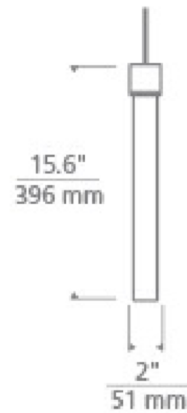

### Specifications

COLOR	Clear / White
BODY FINISH	Natural Brass
WATTAGE	5.8W
DIMMER	Dimmable
DIMENSIONS	2"W x 15.6"H
INTEGRATED LED MODULE	1 x LED/5.8W/12V LED
COUNTRY OF ORIGIN	China

### Technical Information

PRODUCT DIMENSIONS	Cord Length: 72"
LAMP LIFE	50000 hours
COLOR RENDERING	90 CRI
LAMP COLOR	3000K
LUMENS/WATT	39.66
LUMINOUS FLUX	230 lumens

Shown in natural brass / clear / white