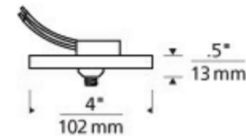

CLICK TO VIEW PRODUCT

Notes: