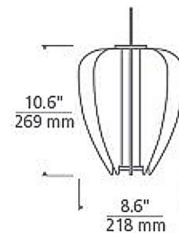

CLICK TO VIEW PRODUCT

Notes: