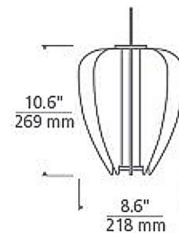

Description

The Mini Nyra Monorail Pendant features geometrically shaped acrylic panels complemented with Plated Brass or Nightshade Black finish. Supplied with 6 feet of field-cutable suspension and a 4 inch round flush monopoint canopy with electronic transformer included. ETL listed.

Specifications

COLOR	White Acrylic
BODY FINISH	Plated Brass
WATTAGE	6W
DIMMER	Low Voltage Electronic
DIMENSIONS	8.6"W x 10.6"H
INTEGRATED LED MODULE	1 x LED/6W/120V LED
COUNTRY OF ORIGIN	China

Technical Information

PRODUCT DIMENSIONS	Cord Length: 72"
LAMP LIFE	50000 hours
COLOR RENDERING	90 CRI
LAMP COLOR	3000K
LUMENS/WATT	71.67
LUMINOUS FLUX	430 lumens

Shown in plated brass / white acrylic

CLICK TO VIEW PRODUCT

Notes: