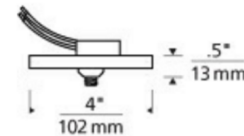

Description

The Mini Nyra Monorail Pendant features geometrically shaped acrylic panels complemented with Plated Brass or Nightshade Black finish. Supplied with 6 feet of field-cutable suspension and a 4 inch round flush monopoint canopy with electronic transformer included. ETL listed.

Specifications

COLOR	White Acrylic
BODY FINISH	Plated Brass
WATTAGE	6W
DIMMER	Low Voltage Electronic
DIMENSIONS	8.6"W x 10.6"H
INTEGRATED LED MODULE	1 x LED/6W/120V LED
COUNTRY OF ORIGIN	China

Technical Information

PRODUCT DIMENSIONS	Cord Length: 72"
LAMP LIFE	50000 hours
COLOR RENDERING	90 CRI
LAMP COLOR	3000K
LUMENS/WATT	71.67
LUMINOUS FLUX	430 lumens

Shown in plated brass / white acrylic

CLICK TO VIEW PRODUCT

Notes: