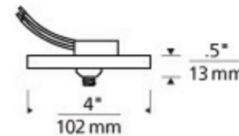

Description

The Mini Nyra Monorail Pendant features geometrically shaped acrylic panels complemented with Plated Brass or Nightshade Black finish. Supplied with 6 feet of field-cutable suspension and a 4 inch round flush monopoint canopy with electronic transformer included. ETL listed.

Specifications

COLOR	White Acrylic
BODY FINISH	Plated Brass
WATTAGE	6W
DIMMER	Low Voltage Electronic
DIMENSIONS	8.6"W x 10.6"H
INTEGRATED LED MODULE	1 x LED/6W/120V LED
COUNTRY OF ORIGIN	China

Technical Information

PRODUCT DIMENSIONS	Cord Length: 72"
LAMP LIFE	50000 hours
COLOR RENDERING	90 CRI
LAMP COLOR	3000K
LUMENS/WATT	71.67
LUMINOUS FLUX	430 lumens

Shown in plated brass / white acrylic

CLICK TO VIEW PRODUCT

Notes: