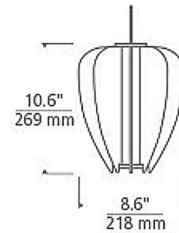

Description

The Mini Nyra Monorail Pendant features geometrically shaped acrylic panels complemented with Plated Brass or Nightshade Black finish. Supplied with 6 feet of field-cutable suspension and a 4 inch round flush monopoint canopy with electronic transformer included. ETL listed.

Specifications

COLOR	White Acrylic
BODY FINISH	Plated Brass
WATTAGE	6W
DIMMER	Low Voltage Electronic
DIMENSIONS	8.6"W x 10.6"H
INTEGRATED LED MODULE	1 x LED/6W/120V LED
COUNTRY OF ORIGIN	China

Technical Information

PRODUCT DIMENSIONS	Cord Length: 72"
LAMP LIFE	50000 hours
COLOR RENDERING	90 CRI
LAMP COLOR	3000K
LUMENS/WATT	71.67
LUMINOUS FLUX	430 lumens

Shown in plated brass / white acrylic

CLICK TO VIEW PRODUCT

Notes: