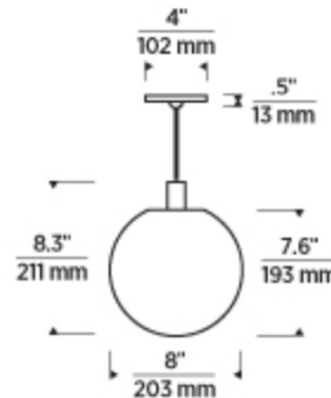

CLICK TO VIEW PRODUCT

Notes: