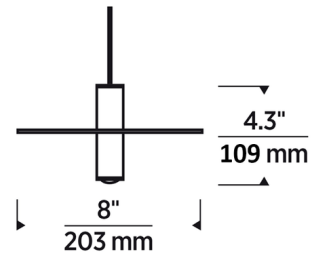

CLICK TO VIEW PRODUCT

Notes: