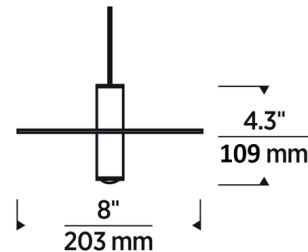

### Specifications

COLOR	N/A
BODY FINISH	Natural Brass
WATTAGE	9.1W
DIMMER	Dimmable
DIMENSIONS	8"W x 4.3"H
INTEGRATED LED MODULE	1x LED/9.1W/12V LED
COUNTRY OF ORIGIN	China

### Technical Information

PRODUCT DIMENSIONS	Cord Length: 72"
LAMP LIFE	50000 hours
COLOR RENDERING	90 CRI
LAMP COLOR	3000K
LUMENS/WATT	38.46
LUMINOUS FLUX	350 lumens

Shown in natural brass

CLICK TO VIEW PRODUCT