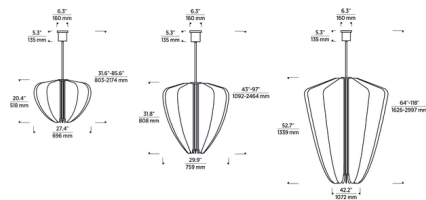

CLICK TO VIEW PRODUCT

Notes: