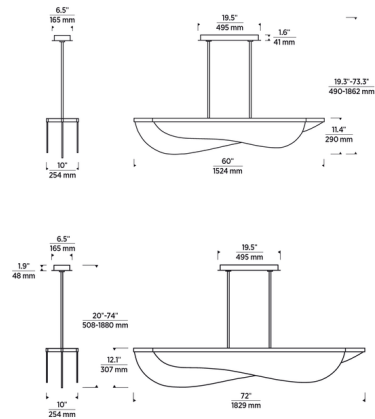

Shown in nightshade black