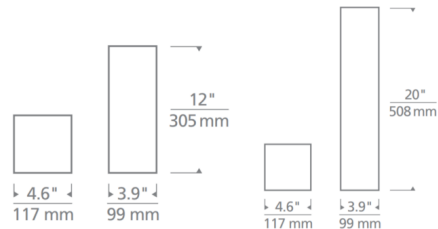

### Description

The Vex Vertical Outdoor LED Wall Light, with its unassuming minimalistic profile, features up and down or down lighting and delivers a wide range of optical control and illumination options. Independent, up and down beam angles from 10 degrees to 120 degrees are achieved with simple tool-free adjustment. Beams can be set symmetric or asymmetric (depending on barn door position) in both directions and are lockable. Angle markers ensure consistent and precise aiming and adjustment. Constructed of aluminum with a durable, marine grade powder coat finish available in Black or Bronze. Stainless steel hardware. Includes 27.3 watt LED module (18.9 watts up and down/8.4 watts down). Includes Universal 120-277V input. Integral driver. 5 year warranty. ETL listed. Title 24 compliant. Downlight option Dark Sky compliant. Dimmable with most LED compatible electronic low voltage (ELV), Triac, or 0-10V dimmers, sold separately.

### Specifications

COLOR	N/A
BODY FINISH	Black
WATTAGE	8W
DIMMER	Low Voltage Electronic
DIMENSIONS	4"W x 12"H x 5"D
INTEGRATED LED MODULE	1 x LED/8W/120-277V LED
COUNTRY OF ORIGIN	China

### Technical Information

LAMP LIFE	70000 hours
COLOR RENDERING	90 CRI
LAMP COLOR	3000K
LUMENS/WATT	24.88
LUMINOUS FLUX	199 lumens

Shown in black

CLICK TO VIEW PRODUCT

Notes: