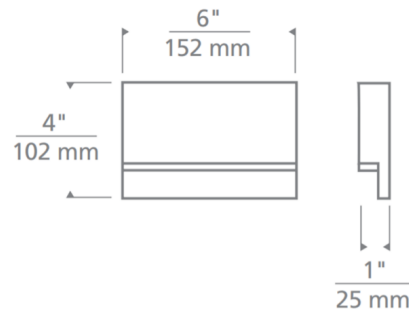

Shown in bronze

Specifications

COLOR	N/A
BODY FINISH	Bronze
WATTAGE	13W
DIMMER	Low Voltage Magnetic
DIMENSIONS	6"W x 4"H x 1"D
INTEGRATED LED MODULE	1 x LED/13W/12V LED
COUNTRY OF ORIGIN	China

Technical Information