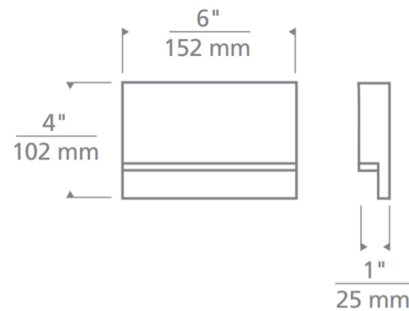

Shown in bronze

Specifications

COLOR	N/A
BODY FINISH	Bronze
WATTAGE	13W
DIMMER	Not Dimmable
DIMENSIONS	6"W x 4"H x 1"D
INTEGRATED LED MODULE	1 x LED/13W/120V LED
COUNTRY OF ORIGIN	China

Technical Information