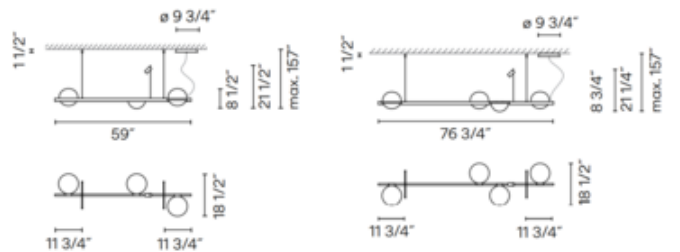

COMPANY

PROJECT

FIXTURE TYPE

APPROVED BY

DATE