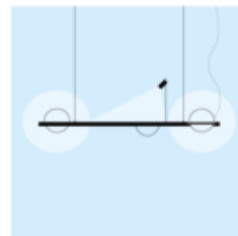

COMPANY

PROJECT

FIXTURE TYPE

APPROVED BY

DATE