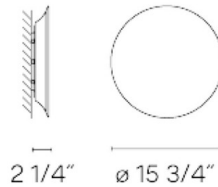

Shown in light grey

Specifications

COLOR	N/A
BODY FINISH	Light Grey
WATTAGE	12.6W
DIMMER	0-10V
DIMENSIONS	15.75"W x 15.75"H x 2.25"D
INTEGRATED LED MODULE	1 x LED/12.6W/120-277V LED
COUNTRY OF ORIGIN	Spain