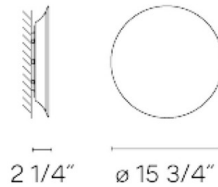

By Vibia

Description

The Puck Wall Art Wall Sconce creates a visual of spheres and warm light. With multiple options, you can create your own unique wall art, and switch it up anytime you please. Available in Light Grey finishes. ADA compliant. cUL listed.

Shown in light grey

Specifications

COLOR N/A
BODY FINISH Light Grey
WATTAGE 12.6W
DIMMER 0-10V
DIMENSIONS 15.75"W x 15.75"H x 2.25"D
INTEGRATED LED MODULE 1 x LED/12.6W/120-277V LED
COUNTRY OF ORIGIN Spain