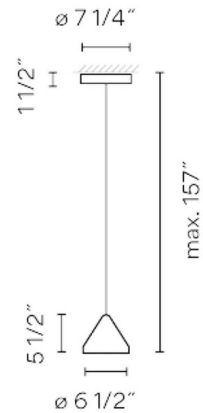

By Vibia

Description

The North Mini Pendant is inspired by solution based elements, deconstructed into the basics. This piece smoothly walks the line between utilitarian function and sophisticated design. A carbon fiber body and LED light source make this fixture as practical as it is beautiful. Available with a Matte Graphite finish. Canopy: 7.25 inch diameter. cUL listed.

Shown in matte graphite

Specifications

COLOR	N/A
BODY FINISH	Matte Graphite
WATTAGE	9W
DIMMER	0-10V
DIMENSIONS	6.5"L x 6.5"W x 5.5"H
INTEGRATED LED MODULE	1 x LED/9W/120-277V LED

Technical Information

LAMP COLOR	2700K
------------	-------