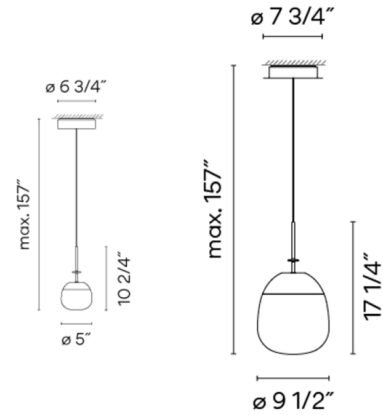

Specifications

COLOR	White
BODY FINISH	Graphite Grey
WATTAGE	4W
DIMMER	0-10V
DIMENSIONS	5"W x 10.25"H
INTEGRATED LED MODULE	1 x LED/4W/120-277V LED
COUNTRY OF ORIGIN	Spain

Technical Information

COLOR RENDERING	90 CRI
LAMP COLOR	2700K
LUMENS/WATT	110.25
LUMINOUS FLUX	441 lumens

Shown in graphite grey / white

CLICK TO VIEW PRODUCT

Notes: