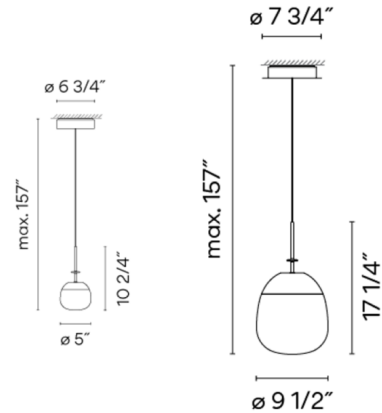

CLICK TO VIEW PRODUCT

Notes: