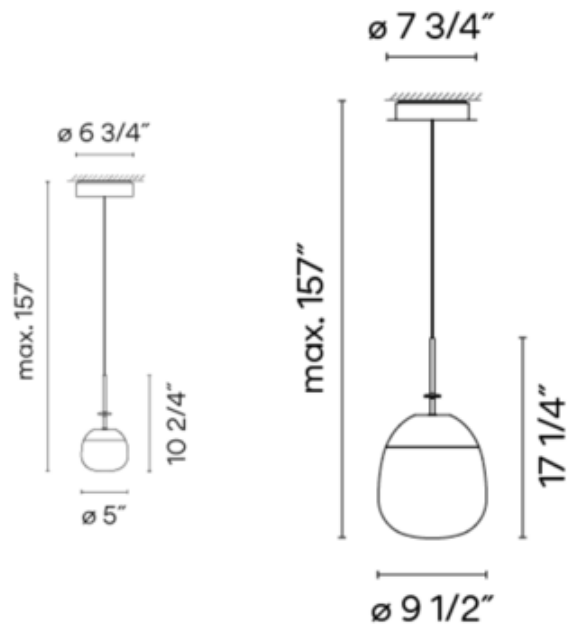

DESIGNER Lievore & Altherr & Molina
BRAND Vibia

DESCRIPTION

The Tempo Oval Pendant is inspired by luminance and the interplay between translucence, transparency, and opacity. Add this piece where you want both simplicity and adventure. Note: Green finish is only available in 17.3 inch size.

Shown in: Graphite Grey / White

SHADE COLOR	White
BODY FINISH	Graphite Grey
WATTAGE	4W
DIMMER	0-10V
DIMENSIONS	5"W x 10.25"H
INTEGRATED LED MODULE	
LAMP	1 x LED/4W/120-277V LED
<i>Technical Information</i>	
LUMINOUS FLUX	441 lumens
LUMENS/WATT	110.25
LAMP COLOR	2700K
COLOR RENDERING	90 CRI
SPEC #	VIB924967