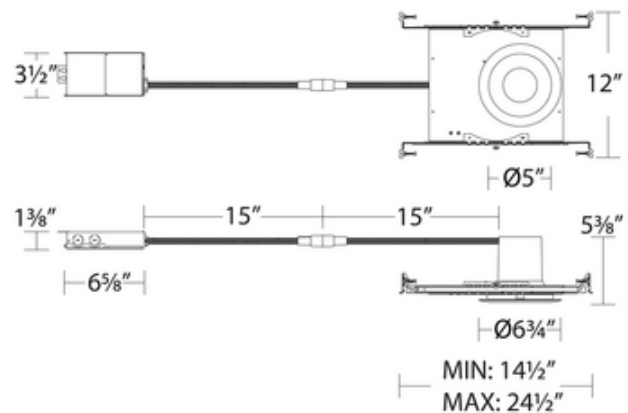

**BRAND**

WAC Lighting

**DESCRIPTION**

The Blaze 6 Inch Round Downlight Trim with IC Airtight New Construction Housing is designed for new construction applications only. IC designation allows for insulation to be in direct contact with housing. White finish with frosted TIR lens. Includes dimmable LED module and driver featuring switch selectable color temperature options including 2700K, 3000K, 3500K, 4000K, and 5000K. 55 degree beam angle. ETL listed. Energy Star. Rated for wet locations. Title 24 compliant. Dimmable with an electronic low voltage (ELV) or Triac dimmer, sold separately.

*Shown in: White / Frosted*

<b>TRIM COLOR</b>	Frosted
<b>BODY FINISH</b>	White
<b>WATTAGE</b>	25W
<b>DIMMER</b>	Low Voltage Electronic
<b>DIMENSIONS</b>	6"W x 6"H
<b>LAMP</b>	1 x LED/25W/120V LED

*Technical Information*

<b>LUMINOUS FLUX</b>	2130 lumens
<b>LUMENS/WATT</b>	85.20
<b>LAMP COLOR</b>	5000 K
<b>COLOR RENDERING</b>	90 CRI
<b>BEAM ANGLE</b>	55°
<b>LAMP LIFE</b>	50000 hours
<b>FUNCTION</b>	Downlight
<b>CEILING TYPE</b>	Drywall with Trim
<b>HOUSING TYPE</b>	New construction IC Airtight
<b>HOUSING HEIGHT</b>	6"
<b>ITEM NUMBER</b>	WAC925002