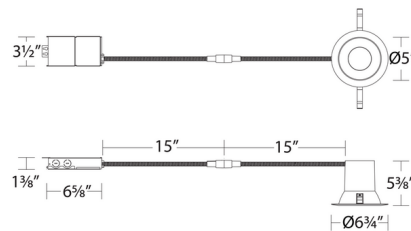

CLICK TO VIEW PRODUCT

Notes: