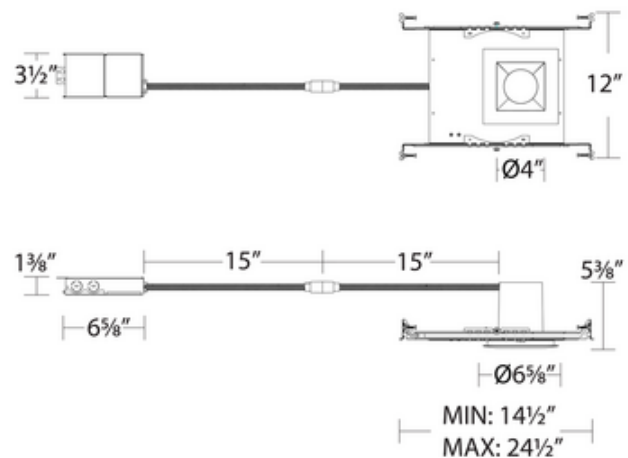

BRAND

WAC Lighting

DESCRIPTION

The Blaze 6 Inch Square Downlight Trim with IC Airtight New Construction Housing is designed for new construction applications only. IC designation allows for insulation to be in direct contact with housing. White finish with frosted TIR lens. Includes dimmable LED module and driver featuring switch selectable color temperature options including 2700K, 3000K, 3500K, 4000K, and 5000K. 55 degree beam angle. ETL listed. Energy Star. Rated for wet locations. Title 24 compliant. Dimmable with an electronic low voltage (ELV) or Triac dimmer, sold separately.

Shown in: White / Frosted

TRIM COLOR	Frosted
BODY FINISH	White
WATTAGE	25W
DIMMER	Low Voltage Electronic
DIMENSIONS	6"W x 6"H
INTEGRATED LED MODULE	
LAMP	1 x LED/25W/120V LED
<i>Technical Information</i>	
LUMINOUS FLUX	2060 lumens
LUMENS/WATT	82.40
LAMP COLOR	5000K
COLOR RENDERING	90 CRI
BEAM ANGLE	55°
LAMP LIFE	50000 hours
FUNCTION	Downlight
CEILING TYPE	Drywall with Trim
HOUSING TYPE	New construction IC Airtight
HOUSING HEIGHT	6"
SPEC #	WAC925004