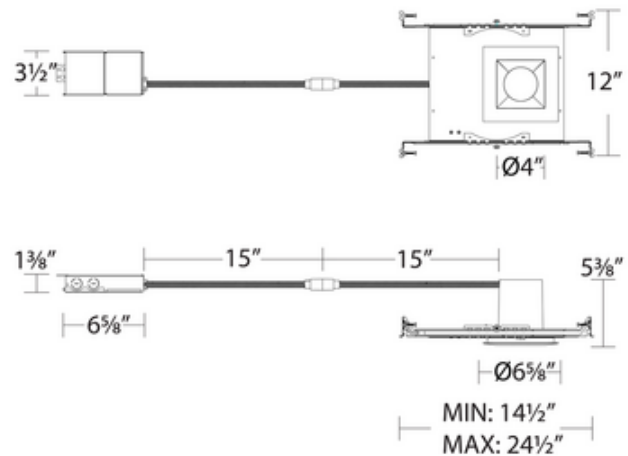

BRAND

WAC Lighting

DESCRIPTION

The Blaze 6 Inch Square Downlight Trim with IC Airtight New Construction Housing is designed for new construction applications only. IC designation allows for insulation to be in direct contact with housing. White finish with frosted TIR lens. Includes dimmable LED module and driver featuring switch selectable color temperature options including 2700K, 3000K, 3500K, 4000K, and 5000K. 55 degree beam angle. ETL listed. Energy Star. Rated for wet locations. Title 24 compliant. Dimmable with an electronic low voltage (ELV) or Triac dimmer, sold separately.

Shown in: White / Frosted

TRIM COLOR	Frosted
BODY FINISH	White
WATTAGE	25W
DIMMER	Low Voltage Electronic
DIMENSIONS	6"W x 6"H
LAMP	1 x LED/25W/120V LED

Technical Information

LUMINOUS FLUX	2060 lumens
LUMENS/WATT	82.40
LAMP COLOR	5000 K
COLOR RENDERING	90 CRI
BEAM ANGLE	55°
LAMP LIFE	50000 hours
FUNCTION	Downlight
CEILING TYPE	Drywall with Trim
HOUSING TYPE	New construction IC Airtight
HOUSING HEIGHT	6"
ITEM NUMBER	WAC925004