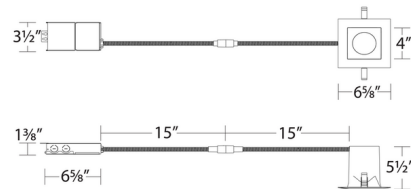

CLICK TO VIEW PRODUCT

Notes: