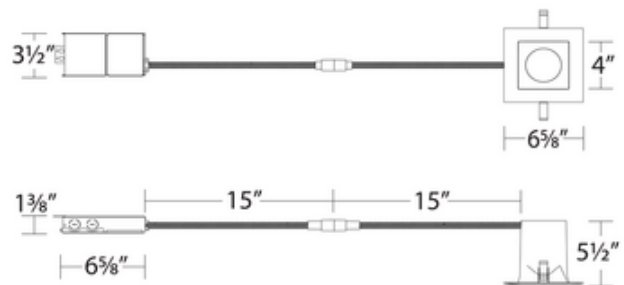

BRAND

WAC Lighting

DESCRIPTION

The Blaze 6 Inch Square Downlight Trim with IC Airtight Remodel Housing is designed for remodel applications only. IC designation allows for insulation to be in direct contact with housing. White finish with frosted TIR lens. Includes dimmable LED module and driver featuring switch selectable color temperature options including 2700K, 3000K, 3500K, 4000K, and 5000K. 55 degree beam angle. ETL listed. Energy Star. Rated for wet locations. Title 24 compliant. Dimmable with an electronic low voltage or Triac dimmer, sold separately. Remodel housing can be converted for new construction applications with frame-in mounting plate sold separately.

Shown in: White / Frosted

TRIM COLOR	Frosted
BODY FINISH	White
WATTAGE	25W
DIMMER	Low Voltage Electronic
DIMENSIONS	6"W x 6"H
LAMP	1 x LED/25W/120V LED

Technical Information

LUMINOUS FLUX	2060 lumens
LUMENS/WATT	82.40
LAMP COLOR	2700 K
COLOR RENDERING	90 CRI
BEAM ANGLE	55°
LAMP LIFE	50000 hours
FUNCTION	Downlight
CEILING TYPE	Drywall with Trim
HOUSING TYPE	Remodel IC
HOUSING HEIGHT	6"
ITEM NUMBER	WAC925005