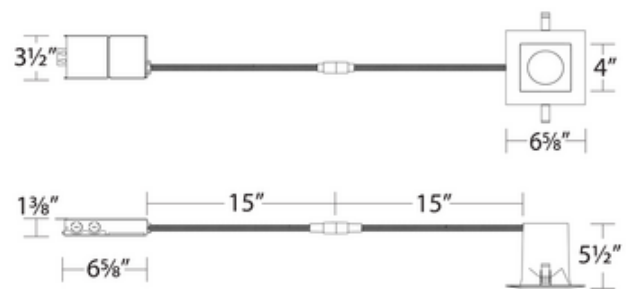

BRAND

WAC Lighting

DESCRIPTION

The Blaze 6 Inch Square Downlight Trim with IC Airtight Remodel Housing is designed for remodel applications only. IC designation allows for insulation to be in direct contact with housing. White finish with frosted TIR lens. Includes dimmable LED module and driver featuring switch selectable color temperature options including 2700K, 3000K, 3500K, 4000K, and 5000K. 55 degree beam angle. ETL listed. Energy Star. Rated for wet locations. Title 24 compliant. Dimmable with an electronic low voltage or Triac dimmer, sold separately. Remodel housing can be converted for new construction applications with frame-in mounting plate sold separately.

Shown in: White / Frosted

TRIM COLOR	Frosted
BODY FINISH	White
WATTAGE	25W
DIMMER	Low Voltage Electronic
DIMENSIONS	6"W x 6"H
INTEGRATED LED MODULE	
LAMP	1 x LED/25W/120V LED

Technical Information

LUMINOUS FLUX	2060 lumens
LUMENS/WATT	82.40
LAMP COLOR	2700K
COLOR RENDERING	90 CRI
BEAM ANGLE	55°
LAMP LIFE	50000 hours
FUNCTION	Downlight
CEILING TYPE	Drywall with Trim
HOUSING TYPE	Remodel IC
HOUSING HEIGHT	6"
SPEC #	WAC925005