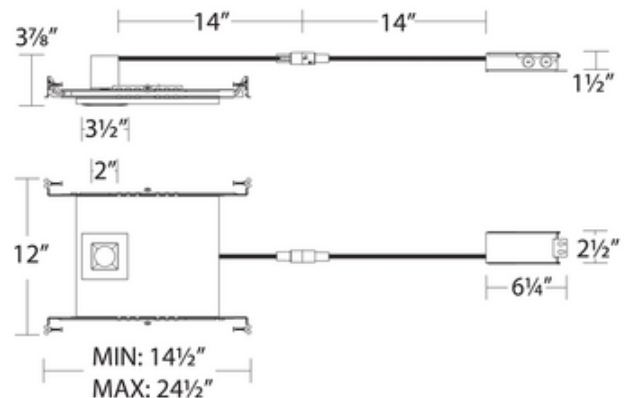

BRAND

WAC Lighting

DESCRIPTION

The Ion 2 Inch Square Downlight Trim with IC Airtight New Construction Housing is designed for new construction applications only. IC designation allows for insulation to be in direct contact with housing. White finish with frosted TIR lens. Includes dimmable LED module and driver featuring switch selectable color temperature options including 2700K, 3000K, 3500K, 4000K, and 5000K. 35 degree beam angle. ETL listed. Energy Star. Rated for wet locations. Title 24 compliant. Dimmable with an electronic low voltage (ELV) or Triac dimmer, sold separately.

Shown in: White / Frosted

TRIM COLOR	Frosted
BODY FINISH	White
WATTAGE	9W
DIMMER	Low Voltage Electronic
DIMENSIONS	2"W x 4"H
INTEGRATED LED MODULE	
LAMP	1 x LED/9W/120V LED

Technical Information

LUMINOUS FLUX	735 lumens
LUMENS/WATT	81.67
LAMP COLOR	3000K
COLOR RENDERING	90 CRI
BEAM ANGLE	35°
LAMP LIFE	50000 hours
FUNCTION	Downlight
CEILING TYPE	Drywall with Trim
HOUSING TYPE	New construction IC Airtight
HOUSING HEIGHT	4"
SPEC #	WAC925008