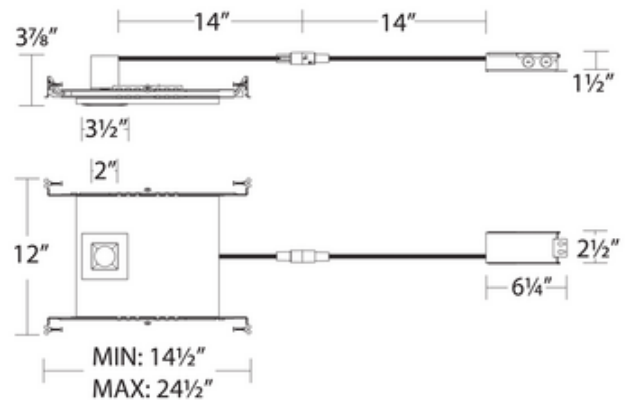

BRAND

WAC Lighting

DESCRIPTION

The Ion 2 Inch Square Downlight Trim with IC Airtight New Construction Housing is designed for new construction applications only. IC designation allows for insulation to be in direct contact with housing. White finish with frosted TIR lens. Includes dimmable LED module and driver featuring switch selectable color temperature options including 2700K, 3000K, 3500K, 4000K, and 5000K. 35 degree beam angle. ETL listed. Energy Star. Rated for wet locations. Title 24 compliant. Dimmable with an electronic low voltage (ELV) or Triac dimmer, sold separately.

Shown in: White / Frosted

TRIM COLOR	Frosted
BODY FINISH	White
WATTAGE	9W
DIMMER	Low Voltage Electronic
DIMENSIONS	2"W x 4"H
INTEGRATED LED MODULE	
LAMP	1 x LED/9W/120V LED

Technical Information

LUMINOUS FLUX	735 lumens
LUMENS/WATT	81.67
LAMP COLOR	3000K
COLOR RENDERING	90 CRI
BEAM ANGLE	35°
LAMP LIFE	50000 hours
FUNCTION	Downlight
CEILING TYPE	Drywall with Trim
HOUSING TYPE	New construction IC Airtight
HOUSING HEIGHT	4"
SPEC #	WAC925008