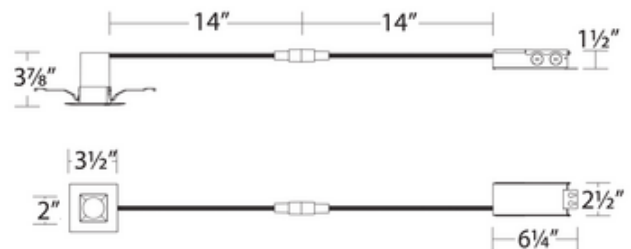

BRAND

WAC Lighting

DESCRIPTION

The Ion 2 Inch Square Downlight Trim with IC Airtight Remodel Housing is designed for remodel applications only. IC designation allows for insulation to be in direct contact with housing. White finish with frosted TIR lens. Includes dimmable LED module and driver featuring switch selectable color temperature options including 2700K, 3000K, 3500K, 4000K, and 5000K. 35 degree beam angle. ETL listed. Energy Star. Rated for wet locations. Title 24 compliant. Dimmable with an electronic low voltage or Triac dimmer, sold separately. Remodel housing can be converted for new construction applications with frame-in mounting plate sold separately.

Shown in: White / Frosted

TRIM COLOR	Frosted
BODY FINISH	White
WATTAGE	9W
DIMMER	Low Voltage Electronic
DIMENSIONS	2"W x 4"H
LAMP	1 x LED/9W/120V LED

Technical Information

LUMINOUS FLUX	735 lumens
LUMENS/WATT	81.67
LAMP COLOR	3000 K
COLOR RENDERING	90 CRI
BEAM ANGLE	35°
LAMP LIFE	50000 hours
FUNCTION	Downlight
CEILING TYPE	Drywall with Trim
HOUSING TYPE	Remodel IC
HOUSING HEIGHT	4"
ITEM NUMBER	WAC925009