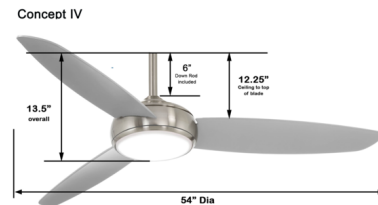

Description

The Concept III and IV Smart Fan with Light is the next generation of the Concept family, taking all the elements of its predecessors including a timeless modern design and implementing an integrated LED light and energy efficient DC motor as well as integrated Smart control technology allowing you to control the fan on you iOS or Android device. Includes three blades at a 14 degree pitch with a 153x15mm motor allowing for optimal airflow. Available in a semi-flush and downrod option complemented by an etched opal glass shade. Downrod option includes a 6 inch downrod. Includes 6 speed remote fan control (RC1000). Optional accessories sold separately. Brushed Nickel finish is wet location rated. Available in: White motor with White blades Oil Rubbed Bronze motor with Oil Rubbed Bronze blades Coal motor with Coal blades Brushed Nickel WET motor with Silver blades

Specifications

BLADE COLOR Etched Opal
 BODY FINISH Brushed Nickel WET / Silver
 WATTAGE 30W
 DIMMER Included
 DIMENSIONS 54"W x 12.25"H
 INTEGRATED LED MODULE LED/30W/120V LED

Technical Information

LAMP LIFE 15000 hours
 COLOR RENDERING 92 CRI
 LAMP COLOR 3000K
 LUMENS/WATT 32.63
 LUMINOUS FLUX 979 lumens

Shown in brushed nickel wet / silver / etched opal

CLICK TO VIEW PRODUCT

Notes: