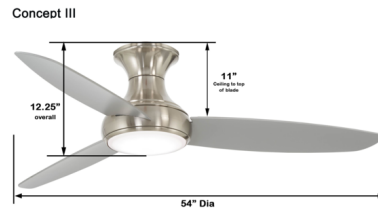

Shown in brushed nickel wet / silver / etched opal