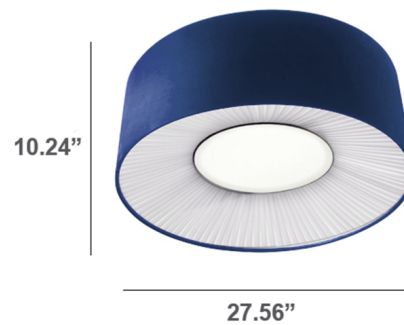

By Axolight

Description

The Velvet Ceiling Flush Mount features a drum shape shade covered in a flame-retardant Micro 2000 fabric made of polyester and cotton which has a velvet appearance. The radial bottom light diffuser is made with Ponge fabric strips. Equivalent absorption area, which reaches a maximum of 2.05, can reduce noise by up to 40%.

Shown in white / blue shade / warm white diffuser

Specifications

| | |
|-------------------|-----------------------------------|
| COLOR | Blue Shade / Warm White Diffuser |
| BODY FINISH | White |
| WATTAGE | 32W |
| DIMMER | Standard 120V |
| DIMENSIONS | 27.5"W x 10.24"H |
| BULB NOT INCLUDED | 2 x A19/Medium (E26)/16W/120V LED |
| COUNTRY OF ORIGIN | Italy |