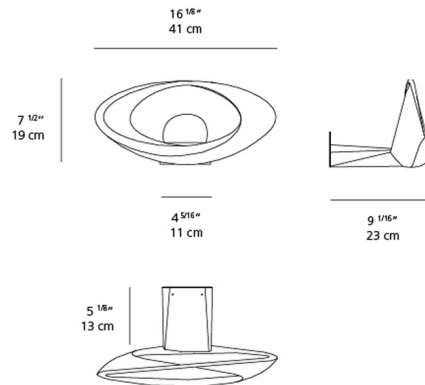

By Artemide

Description

The Cabildo Wall Light features a White finish with a specular reflector to conceal the light source in the inner curve of the head. Integrated 29 watt 120 volt light source. 2700K color temperature. Dimmable via 2-wire dimming. Indirect, diffused light distribution. UL listed.

Shown in white

Specifications

COLOR	N/A
BODY FINISH	White
WATTAGE	29W
DIMMER	0-10V
DIMENSIONS	16.1"W x 7.5"H x 9.1"D
INTEGRATED LED MODULE	1 x LED/29W/120-277V LED
COUNTRY OF ORIGIN	Italy

Technical Information