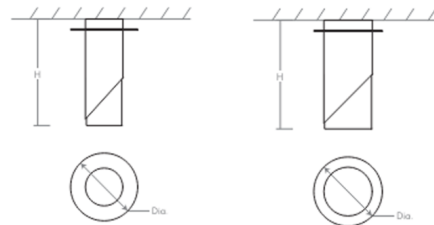

Description

The Ellipse Ceiling Flush Mount features a clean and simple design with a metallic body complemented by either a white opal glass or a Matte White Acrylic diffuser. TRIAC and ELV dimming at 120V. 0-10V dimming at 277V.

Specifications

COLOR White Opal Glass
BODY FINISH Black
WATTAGE 6.1W
DIMMER Standard 120V
DIMENSIONS 5.88"W x 9.25"H x 2.75"D
INTEGRATED LED MODULE 1 x LED/6.1W/120-277V LED
COUNTRY OF ORIGIN China

Technical Information

COLOR RENDERING 90 CRI
LAMP COLOR 3000K
LUMENS/WATT 23.28
LUMINOUS FLUX 142 lumens

Shown in black / white opal glass

DIMENSIONS
Dia.: 5.88"
H: 9.25"
Diffuser Dia.: 2.75"
M.C: 2.94"

DIMENSIONS
Dia.: 5.88"
H: 9.25"
Diffuser Dia.: 3.50"
M.C: 2.94"