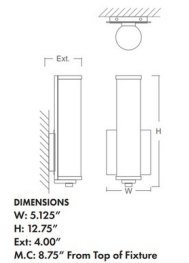

CLICK TO VIEW PRODUCT

Notes: