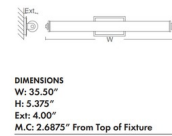

Lightology

lightology.com
866-954-4489
04-27-26

Project: _____
Company: _____
Location: _____ Fixture Type: _____
SPEC #: **OXY928330**
Approved On: _____ Approved By: _____

Tempus Bathroom Vanity Light

By Oxygen by Quorum

Description

The Tempus Vanity Light features a clean and simple design with a with a cylindrical Matte White Acrylic diffuser that is complemented by a Satin Nickel, Black or Polished Nickel finish. Available in three sizes. ETL listed, damp locations. ADA compliant.

Specifications

COLOR . . . . . Matte White
BODY FINISH . . . . . Black
WATTAGE 13W
DIMMER . . . . . Low Voltage Electronic
DIMENSIONS . . . . . 18.875"W x 5.375"H x 4"D
INTEGRATED LED MODULE . . . . . 1 x LED/13W/120V LED
COUNTRY OF ORIGIN . . . . . China

Technical Information

COLOR RENDERING . . . . . 90 CRI
LAMP COLOR 3000K
LUMENS/WATT 80.69
LUMINOUS FLUX . . . . . 1049 lumens

Notes:

Shown in black / matte white

CLICK TO VIEW PRODUCT