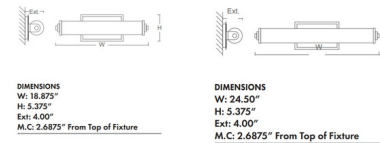

Lightology

lightology.com
866-954-4489
04-27-26

Project: _____
Company: _____
Location: _____ Fixture Type: _____
SPEC #: **OXY928330**
Approved On: _____ Approved By: _____

Tempus Bathroom Vanity Light

By Oxygen by Quorum

Description

The Tempus Vanity Light features a clean and simple design with a with a cylindrical Matte White Acrylic diffuser that is complemented by a Satin Nickel, Black or Polished Nickel finish. Available in three sizes. ETL listed, damp locations. ADA compliant.

Specifications

COLOR . . . . . Matte White
BODY FINISH . . . . . Black
WATTAGE 13W
DIMMER . . . . . Low Voltage Electronic
DIMENSIONS . . . . . 18.875"W x 5.375"H x 4"D
INTEGRATED LED MODULE . . . . . 1 x LED/13W/120V LED
COUNTRY OF ORIGIN . . . . . China

Technical Information

COLOR RENDERING . . . . . 90 CRI
LAMP COLOR 3000K
LUMENS/WATT 80.69
LUMINOUS FLUX . . . . . 1049 lumens

Notes:

Shown in black / matte white

CLICK TO VIEW PRODUCT