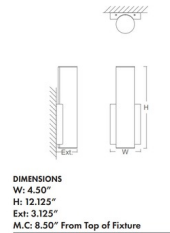

CLICK TO VIEW PRODUCT

Notes: