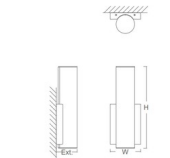

Description

The Fugit Wall Sconce features a clean and simple design with a cylindrical Matte White Acrylic diffuser connected to a backplate that is finished in Black, White, Polished Nickel or Satin Nickel. Mounts to 4 inch octagonal j-box, deep j-box required to house driver. ETL listed, damp locations. ADA compliant.

Specifications

COLOR	Matte White Acrylic
BODY FINISH	Black
WATTAGE	9W
DIMMER	Low Voltage Electronic
DIMENSIONS	4.5"W x 12.125"H x 3.125"D
INTEGRATED LED MODULE	1 x LED/9W/120V LED
COUNTRY OF ORIGIN	China

Technical Information

COLOR RENDERING	90 CRI
LAMP COLOR	3000K
LUMENS/WATT	76.56
LUMINOUS FLUX	689 lumens

Shown in black / matte white acrylic

DIMENSIONS
W: 4.50"
H: 12.125"
Ext: 3.125"
M.C: 8.50" From Top of Fixture