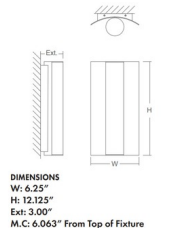

Description

The Wave Wall Sconce features a clean and simple design with a curved back splash that curves around the Matte White Acrylic diffuser. Available in a Satin Nickel, Black, or Aged Brass finish. Mounts to 4 inch octagonal j-box, deep j-box needed to house driver. ETL listed, damp locations. ADA compliant. Can be mounted vertically or horizontally.

Shown in black / matte white acrylic

Specifications

COLOR	Matte White Acrylic
BODY FINISH	Black
WATTAGE	9W
DIMMER	Low Voltage Electronic
DIMENSIONS	6.25"W x 12.125"H x 3"D
INTEGRATED LED MODULE	1 x LED/9W/120V LED
COUNTRY OF ORIGIN	China