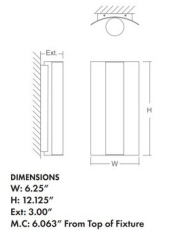

Description

The Wave Wall Sconce features a clean and simple design with a curved back splash that curves around the Matte White Acrylic diffuser. Available in a Satin Nickel, Black, or Aged Brass finish. Mounts to 4 inch octagonal j-box, deep j-box needed to house driver. ETL listed, damp locations. ADA compliant. Can be mounted vertically or horizontally.

Shown in black / matte white acrylic

Specifications

COLOR	Matte White Acrylic
BODY FINISH	Black
WATTAGE	9W
DIMMER	Low Voltage Electronic
DIMENSIONS	6.25"W x 12.125"H x 3"D
INTEGRATED LED MODULE	1 x LED/9W/120V LED
COUNTRY OF ORIGIN	China