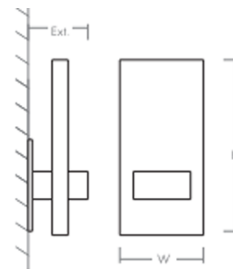

By Oxygen by Quorum

Description

The Vela Wall Sconce features a new and modern design with a rectangular shape that is offset from the base and has an arm jutting through it. With lighting in front and behind the rectangular shape giving it a unique and contemporary appearance with a matte white acrylic diffuser.

Note: Unit mounts to a 4 inch Octagonal J-Box, 4 inch Square J-Box with a single device mud ring / Deep J-Box (Required to house driver). TRIAC and ELV dimming.

Shown in polished nickel / matte white acrylic

DIMENSIONS

W: 6.875"
H: 12.00"
Ext: 4.00"
M.C: 8.25" From top of fixture

Specifications

COLOR Matte White Acrylic
BODY FINISH Polished Nickel
WATTAGE 16.8W
DIMMER Standard 120V
DIMENSIONS 6.875"W x 12"H x 4"D
INTEGRATED LED MODULE 2 x LED/8.4W/120-277V LED
COUNTRY OF ORIGIN China