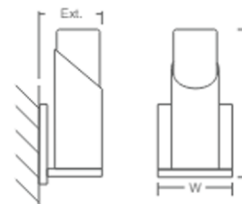

Specifications

COLOR White Opal Glass
BODY FINISH Black
WATTAGE 8.2W
DIMMER Standard 120V
DIMENSIONS 4.75"W x 9.625"H x 4"D
INTEGRATED LED MODULE 1x LED/8.2W/120-277V LED
COUNTRY OF ORIGIN China

Technical Information

COLOR RENDERING 90 CRI
LAMP COLOR 3000K
LUMENS/WATT 16.10
LUMINOUS FLUX 132 lumens

Shown in black / white opal glass

DIMENSIONS
W: 4.75"
H: 9.625"
Ext: 4.00"
M.C: 7.50" From Top of Fixture

CLICK TO VIEW PRODUCT