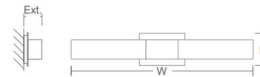

Description

The Vega Vanity Light features a clean and simple design with two Matte White Acrylic diffusers that meet in the middle of the fixture and connect to the square back plate that is finished in Satin Nickel. Mounts to a 4 inch octagonal J-box. UL listed, damp locations. ADA compliant.

Shown in satin nickel / matte white acrylic

DIMENSIONS
W: 27.00"
H: 4.75"
Ext: 2.625"
M.C: 2.375" From Top of Fixture

Specifications

COLOR	Matte White Acrylic
BODY FINISH	Satin Nickel
WATTAGE	24.4W
DIMMER	Low Voltage Electronic
DIMENSIONS	27"W x 4.75"H x 2.625"D
INTEGRATED LED MODULE	2 x LED/12.2W/120-277V LED
COUNTRY OF ORIGIN	China