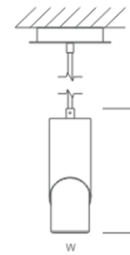

Specifications

COLOR White Opal Glass
BODY FINISH Black
WATTAGE 6.2W
DIMMER Standard 120V
DIMENSIONS 3"W x 9.25"H
INTEGRATED LED MODULE 1x LED/6.2W/120V LED
COUNTRY OF ORIGIN China

Technical Information

COLOR RENDERING 90 CRI
LAMP COLOR 3000K
LUMENS/WATT 23.71
LUMINOUS FLUX 147 lumens

Shown in black / white opal glass

DIMENSIONS
Dia. Canopy: 5.88"
Dia. Fixture: 3.00"
H. Fixture: 9.25"
Note: Provided with 10 ft. of Braided Cord

DIMENSIONS
Dia. Canopy: 5.88"
Dia. Fixture: 3.00"
H. Fixture: 10.75"
Note: Provided with 10 ft. of Braided Cord

CLICK TO VIEW PRODUCT

Notes: