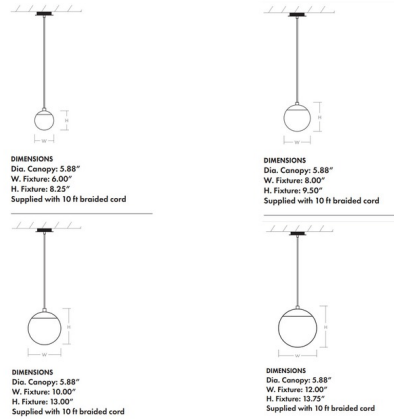

Description

The Luna Pendant brings a simplistic beauty to your interior space. The clean frame holds a smooth glass globe that casts warm shadows of light across your room. TRIAC and ELV dimming at 120V. 0-10V dimming at 277V. Note: Not all finish / size combinations are available.

Specifications

COLOR	White Opal Glass
BODY FINISH	Oiled Bronze
WATTAGE	5.1W
DIMMER	Standard 120V
DIMENSIONS	6"W x 8.25"H
INTEGRATED LED MODULE	1 x LED/5.1W/120-277V LED
COUNTRY OF ORIGIN	China

Technical Information

COLOR RENDERING	90 CRI
LAMP COLOR	3000K
LUMENS/WATT	72.16
LUMINOUS FLUX	368 lumens

Shown in oiled bronze / white opal glass

CLICK TO VIEW PRODUCT

Notes: