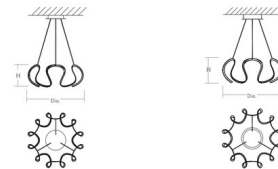

DIMENSIONS

DIMENSIONS