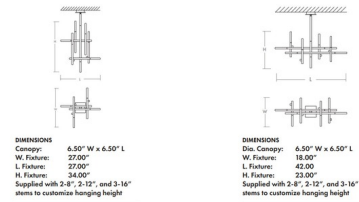

Specifications

COLOR	N/A
BODY FINISH	Satin Nickel
WATTAGE	18.9W
DIMMER	Low Voltage Electronic
DIMENSIONS	27"W x 36.5"H
INTEGRATED LED MODULE	9 x LED/2.1W/120V LED
COUNTRY OF ORIGIN	China

Technical Information

PRODUCT DIMENSIONS	Downrods: 2 - 8in., 2 - 12in., and 3 - 16in.
COLOR RENDERING	90 CRI
LAMP COLOR	3000K
LUMENS/WATT	450.95
LUMINOUS FLUX	947 lumens

Shown in satin nickel

CLICK TO VIEW PRODUCT

Notes: