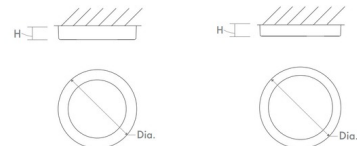

DIMENSIONS
Dia: 5.50"
H: 1.00"

DIMENSIONS
Dia: 7.00"
H: 1.00"

Specifications

COLOR	Matte White Acrylic
BODY FINISH	Oiled Bronze
WATTAGE	11W
DIMMER	Low Voltage Electronic
DIMENSIONS	5.5"W x 1"H
INTEGRATED LED MODULE	1 x LED/11W/120V LED
COUNTRY OF ORIGIN	Viet Nam