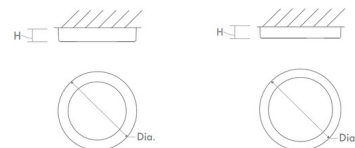

Technical Information

COLOR RENDERING	90 CRI
LAMP COLOR	3000K
LUMENS/WATT	53.82
LUMINOUS FLUX	592 lumens

DIMENSIONS
Dia: 5.50"
H: 1.00"

DIMENSIONS
Dia: 7.00"
H: 1.00"