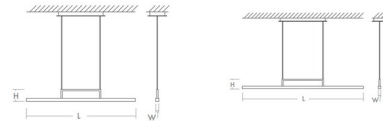

CLICK TO VIEW PRODUCT

Notes: